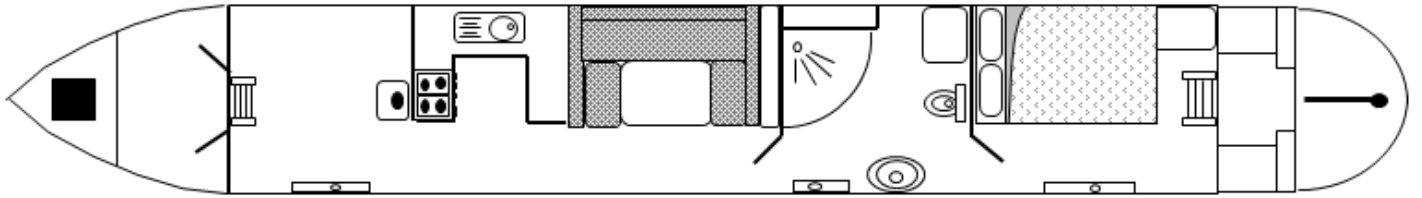

General

General

Name	Westering
BW index number	510923
Safety certificate	YES
BSS certificate expiry	--
BSS certificate number	479893/24
Built	In 2004 by Border Boat Builders
Location	Gayton Marina
Price	£52,000.00

Berths

No. of Berths	4
Double beds	1
Double beds (temp)	1
Single beds	--
Single beds (temp)	--

Size

Overall length	60 feet
Overall beam	6 feet 10 inches
Overall draft	2 feet 6 inches
Style of stern	

Structure

Manufacturer

Manufacturer	Border Boat Builders
Hull ID No.	GB-VEN-600IF404
Build date	2004

Original steel thickness

Base	10mm
Hull	5mm
Cabin	4mm

Anodes

Fitted	YES
Date fitted	2017
Size	1.5
No. of anodes	4

Material

Base	Steel
Hull	Steel
Cabin side	Steel
Roof	Steel

Hull blacking

Last hull blacking	2021
Where	R.J. Davis and sons