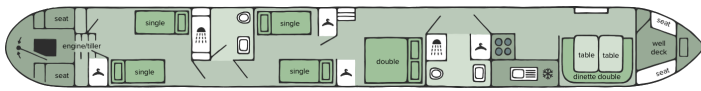

Entering from the stern, there is the first bedroom cabin. This is one of three flexible bedroom cabins, where two singles or a double berth can be set up.

Neighbouring this cabin is the first bathroom. This bathroom is equipped with a shower, a washbasin and a Sani-Nautico pump-out toilet.

Next are two more bedroom cabins, both of which are again flexible, facilitating either two singles or a double berth. There are also storage units fitted throughout all bedroom cabins.

A second bathroom is next, with a shower, further toilet and washbasin. Each cabin has a door that can be closed over for privacy. This allows at least one bathroom to be accessed by each sleeping area without disturbing the cabin next door.

Finally, at the bow end of the boat, there is a galley and dinette. The galley is equipped with a gas hob/grill/cooker, a sink and drainer unit, an under-counter fridge and an plenty of storage cupboards and work surfaces. The galley leads to the dinette area, which conveniently converts to either an additional double berth or 2 singles.

Double doors lead out to the front deck which has bench seating.

Overall length	69 feet
Beam	6 feet 10 inches
Draft	2 feet
Headroom	--
No. of berths	8
Style of stern	
BSS certificate expiry	--
Built	In 2015 by J D Boat Services
Fitout	In 2015 by J D Boat Services
Base	Steel 10mm
Hull	Steel 6mm
Cabin	Steel 4mm
Engine	Barrus Shire 40
Gearbox	Newage PRM 150 D3