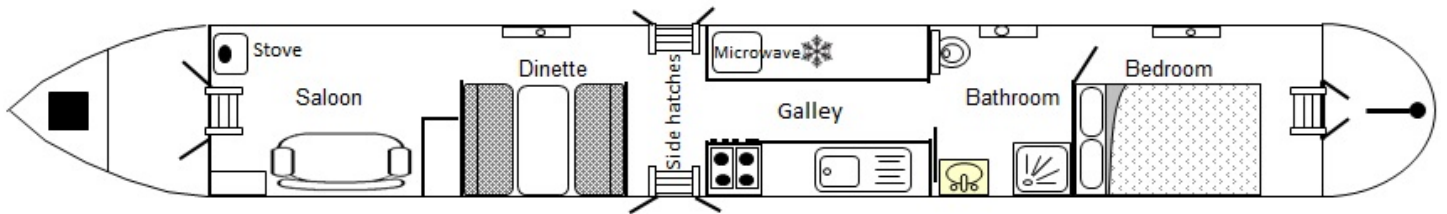

General

General

Name	Tipsy Toad
BW index number	500720
Safety certificate	YES
BSS certificate expiry	--
BSS certificate number	BSSER-521566/26
Built	In 1989 by David Piper
Location	Worcester Marina
Price	£44,995.00

Berths

No. of Berths	6
Double beds	1
Double beds (temp)	2
Single beds	--
Single beds (temp)	--

Size

Overall length	60 feet
Overall beam	6 feet 10 inches
Overall draft	2 feet
Style of stern	

Structure

Manufacturer

Manufacturer	David Piper
Hull ID No.	--
Build date	1989

Original steel thickness

Base	--
Hull	--
Cabin	--

Anodes

Fitted	YES
Date fitted	2024
Size	1.5 kg
No. of anodes	4

Material

Base	Steel
Hull	Steel
Cabin side	Steel
Roof	Steel

Hull blacking

Last hull blacking	2024-08
Where	RW Davis and Son, Saul Junction