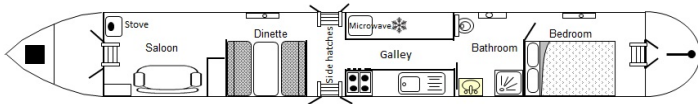

Overall length	60 feet
Beam	6 feet 10 inches
Draft	2 feet
Headroom	--
No. of berths	6
Style of stern	
BSS certificate expiry	--
Built	In 1989 by David Piper
Fitout	
Base	Steel
Hull	Steel
Cabin	Steel
Engine	Vetus 414
Gearbox	Hurth