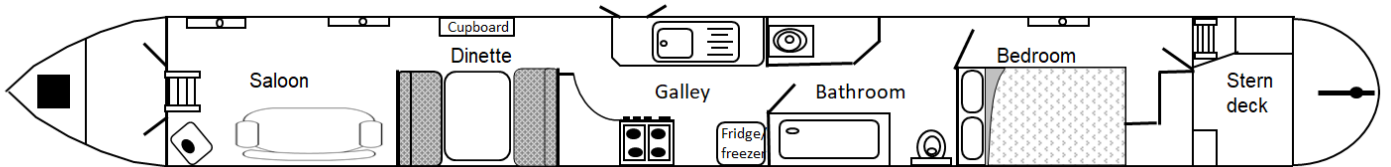

General

General

Name	Tickled Pink
BW index number	508780
Safety certificate	YES
BSS certificate expiry	--
BSS certificate number	BSSER-489012/24
Built	In 2002 by Liverpool Boat Company Ltd
Location	Kings Orchard Marina
Price	£40,000.00

Berths

No. of Berths	4
Double beds	1
Double beds (temp)	1
Single beds	--
Single beds (temp)	--

Size

Overall length	55 feet
Overall beam	6 feet 10 inches
Overall draft	--
Style of stern	

Structure

Manufacturer

Manufacturer	Liverpool Boat Company Ltd
Hull ID No.	GB-LBC01181A202
Build date	2002

Original steel thickness

Base	10mm
Hull	6mm
Cabin	5mm

Anodes

Fitted	YES
Date fitted	2024
Size	2.5kg
No. of anodes	10

Material

Base	Steel
Hull	Steel
Cabin side	Steel
Roof	Steel

Hull blacking

Last hull blacking	2024-01
Where	Barton Marina