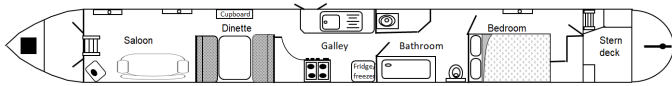

Overall length	55 feet
Beam	6 feet 10 inches
Draft	--
Headroom	6 feet 4 inches
No. of berths	4
Style of stern	
BSS certificate expiry	--
Built	In 2002 by Liverpool Boat Company Ltd
Fitout	In 2002 by Liverpool Boat Company Ltd
Base	Steel 10mm
Hull	Steel 6mm
Cabin	Steel 5mm
Engine	Barrus Shire 2202E
Gearbox	Newage PRM 130D2