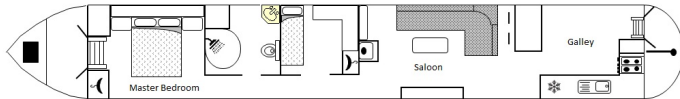

# There and Back Again

Grove Lock Marina

£115,000.00

A 60ft 2014 Elton Moss 5 berth wide beam boat.

There And Back Again is a beautifully presented 2014 wide beam built by Elton Moss, offering a sophisticated reverse-layout design that blends contemporary comfort with timeless style. Her elegant cream and red livery is complemented by smart contrasting black covers at both the stern and the bow, giving her a refined, eye-catching presence on the water. Five solar panels sit neatly on the roof, adding valuable off-grid capability for extended cruising or relaxed marina living.

Overall length	60 feet
Beam	10 feet
Draft	--
Headroom	--
No. of berths	5
Style of stern	--
BSS certificate expiry	--
Built	In 2014 by Elton Moss Build Gbelt 60078 G414
Fitout	In 2014 by Elton Moss
Base	Steel
Hull	Steel
Cabin	Steel
Engine	Beta Marina 75 Greenline 75 BHP
Gearbox	PRM