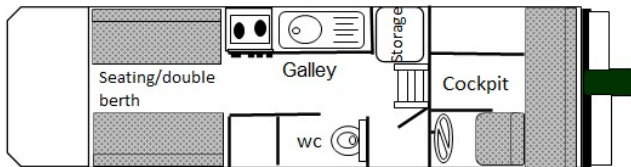

Overall length	19 feet
Beam	6 feet 10 inches
Draft	--
Headroom	--
No. of berths	2
Style of stern	
BSS certificate expiry	--
Built	In 1976 by Dawncraft Dandy
Fitout	
Base	GRP
Hull	
Cabin	
Engine	Mercury 9.9 4 Stroke
Gearbox	--