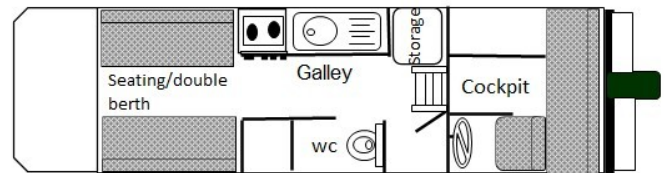

The Jays

Goytre Wharf

£5,000

A 19ft 1976 Dawncraft Dandy 2 berth GRP motor cruiser

The Jays offers a perfect place to host whilst adventuring on the Monmouthshire and Brecon canal.

Stepping into the Captains deck you will find the seating for the captain and the crew.

Entering into this motor cruiser you will find some tiled work surfaces to your right with some storage cupboards underneath. To your left there is a door that gives you access to some useful space. Using your imagination, you could turn this into a small walk in wardrobe, an area for a cassette toilet or a space for a medium sized fridge.

You will find two cushioned bench seating areas at the front of the boat which can be converted into two single beds or a double.

The Jays comes with a full sized cratch cover for the captains deck for those colder days.

A Boat Safety Certificate is valid until October 2027.

To arrange to view or for further information, please contact Goytre Wharf on 01873 880516.

Scan the QR code to view online

Overall length	19 feet
Beam	6 feet 10 inches
Draft	--
Headroom	--
No. of berths	2
Style of stern	Cruiser
BSS certificate expiry	2nd October 2027
Built	In 1976 by Dawncraft Dandy
Fitout	
Base	GRP
Hull	
Cabin	
Engine	Mercury 9.9 4 Stroke
Gearbox	--