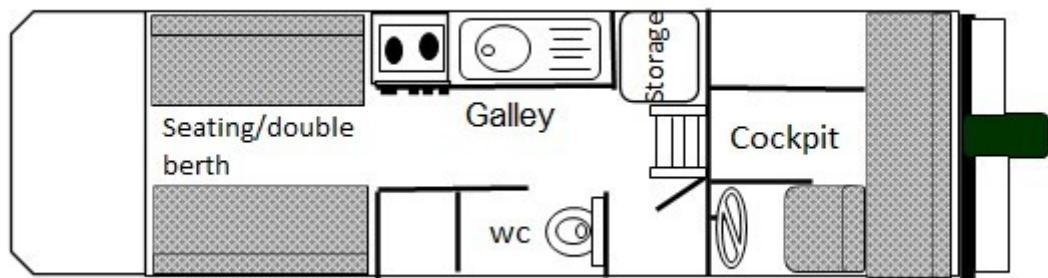

You will find two cushioned bench seating areas at the front of the boat which can be converted into two single beds or a double.

The Jays comes with a full sized cratch cover for the captains deck for those colder days.

A Boat Safety Certificate is valid until October 2027.

To arrange to view or for further information, please contact Goytre Wharf on 01873 880516.

Scan the QR code to view online

Overall length	19 feet
Beam	6 feet 10 inches
Draft	--
Headroom	--
No. of berths	2
Style of stern	Cruiser
BSS certificate expiry	2nd October 2027
Built	In 1976 by Dawncraft Dandy
Fitout	
Base	GRP
Hull	
Cabin	
Engine	Mercury 9.9 4 Stroke
Gearbox	--