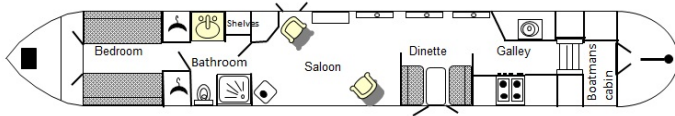

Overall length	53 feet
Beam	6 feet 10 inches
Draft	2 feet 3 inches
Headroom	6 feet 4 inches
No. of berths	4
Style of stern	
BSS certificate expiry	--
Built	In 2005 by Stoke on Trent Boatbuilders
Fitout	In 2005 by Stoke on Trent Boatbuilders
Base	Steel 10mm
Hull	Steel 6mm
Cabin	Steel 4mm
Engine	Beta Marine B38
Gearbox	PRM