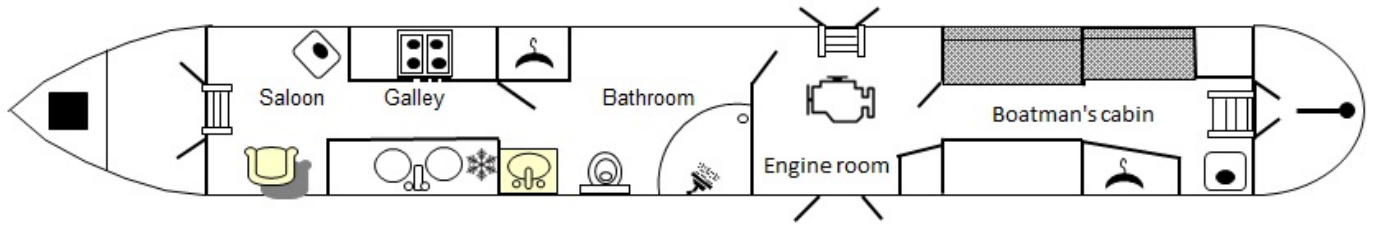

General

General

Name	Pace
BW index number	74817
Safety certificate	YES
BSS certificate expiry	--
BSS certificate number	BSSER-485211/24
Built	In 1986 by Mike Heywood
Location	Springwood Haven Marina
Price	£45,000.00

Berths

No. of Berths	2
Double beds	0
Double beds (temp)	1
Single beds	--
Single beds (temp)	--

Size

Overall length	50 feet
Overall beam	6 feet 10 inches
Overall draft	1 feet 10 inches
Style of stern	

Structure

Manufacturer

Manufacturer	Mike Heywood
Hull ID No.	--
Build date	1986

Original steel thickness

Base	10mm
Hull	6mm
Cabin	4mm

Anodes

Fitted	YES
Date fitted	2024
Size	--
No. of anodes	6

Material

Base	Steel
Hull	Steel
Cabin side	Steel
Roof	Steel

Hull blacking

Last hull blacking	2024
Where	Alvecote Marina