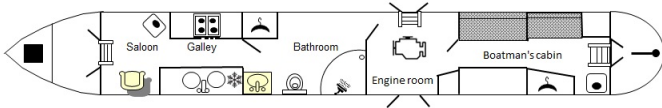

Overall length	50 feet
Beam	6 feet 10 inches
Draft	1 feet 10 inches
Headroom	--
No. of berths	2
Style of stern	
BSS certificate expiry	--
Built	In 1986 by Mike Heywood
Fitout	In 1986-1994 by Owner
Base	Steel 10mm
Hull	Steel 6mm
Cabin	Steel 4mm
Engine	Petter AV
Gearbox	BMC