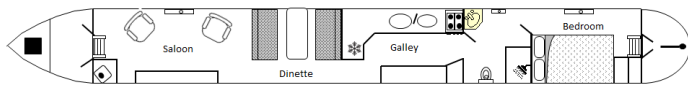

You should satisfy yourself of any subsequent implications and are advised to seek further advice should you see fit as there could be implications for the future saleability or value of the vessel.

Overall length	58 feet
Beam	6 feet 10 inches
Draft	2 feet
Headroom	6 feet 6 inches
No. of berths	4
Style of stern	
BSS certificate expiry	--
Built	In 2004 by Liverpool Boat Company
Fitout	In 2004 by New Boat Company - Rob Peadon
Base	Steel 10mm
Hull	Steel 6mm
Cabin	Steel 4mm
Engine	Isuzu 38HP
Gearbox	PRM 150