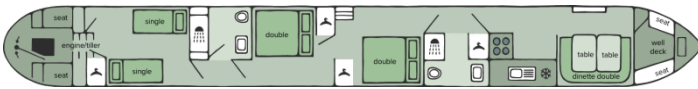

Overall length	68 feet
Beam	6 feet 10 inches
Draft	2 feet 2 inches
Headroom	--
No. of berths	8
Style of stern	
BSS certificate expiry	--
Built	In 2005 by Alvechurch Boat Centres
Fitout	In 2005 by Alvechurch Boat Centres
Base	Steel 10mm
Hull	Steel 6mm
Cabin	Steel 4mm
Engine	Isuzu 35
Gearbox	Newage PRM