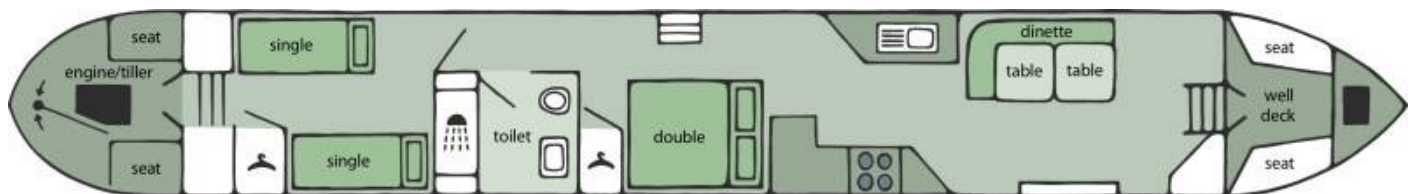

General

General

Name	Night Heron
BW index number	515662
Safety certificate	YES
BSS certificate expiry	26th February 2027
BSS certificate number	BSSER-452693/23
Built	In 2007 by ABC Boat Building
Location	Whitchurch Marina
Price	£54,950

Berths

No. of Berths	5
Double beds	1
Double beds (temp)	--
Single beds	2
Single beds (temp)	1

Size

Overall length	58 feet
Overall beam	6 feet 10 inches
Overall draft	--
Style of stern	Semi-Traditional

Structure

Manufacturer

Manufacturer	ABC Boat Building
Hull ID No.	GB-ALVANH05E707
Build date	2007

Original steel thickness

Base	10mm
Hull	6mm
Cabin	4mm

Anodes

Fitted	NO
Date fitted	--
Size	--
No. of anodes	--

Material

Base	Steel
Hull	Steel
Cabin side	Steel
Roof	Steel

Hull blacking

Last hull blacking	Jan 24
Where	Whitchurch Marina