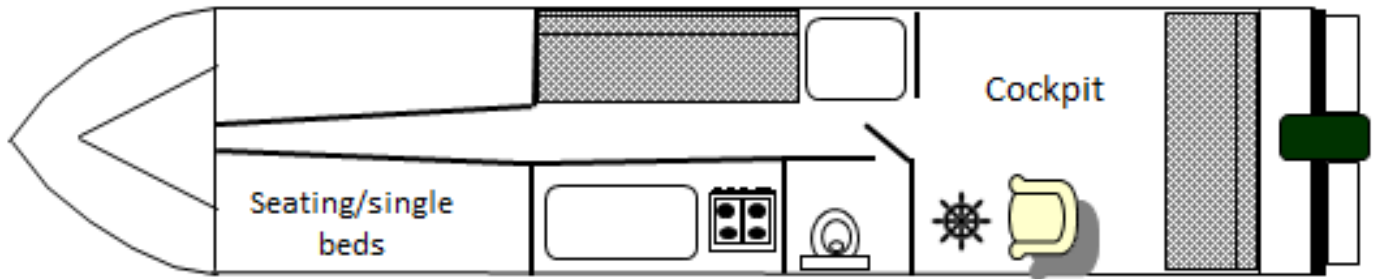

Scan the QR code to view online

Overall length	25 feet
Beam	10 feet
Draft	2 feet
Headroom	5 feet 7 inches
No. of berths	4
Style of stern	
BSS certificate expiry	--
Built	In 1982 by Dawncraft 22
Fitout	In 1982 by Dawncraft
Base	Fibreglass
Hull	Fibreglass
Cabin	Fibreglass
Engine	Honda
Gearbox	--