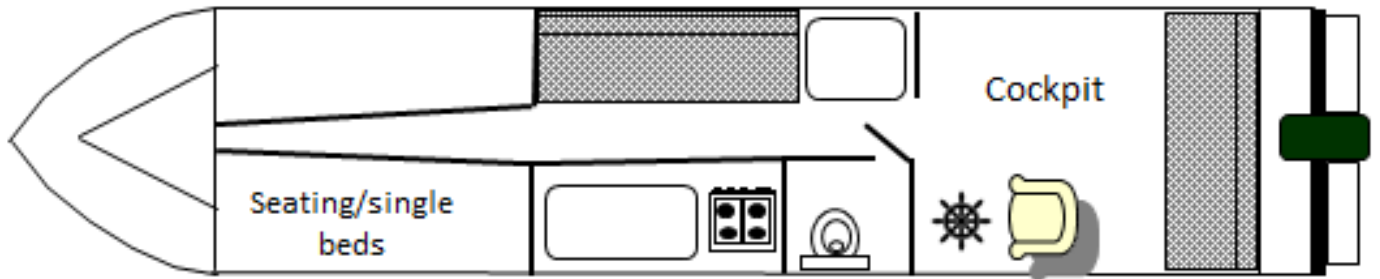

General

General

Name	Halcyon II
BW index number	75139
Safety certificate	NO
BSS certificate expiry	--
BSS certificate number	--
Built	In 1982 by Dawncraft 22
Location	Goytre Wharf
Price	£7,000.00

Berths

No. of Berths	4
Double beds	--
Double beds (temp)	1
Single beds	--
Single beds (temp)	2

Size

Overall length	25 feet
Overall beam	10 feet
Overall draft	2 feet
Style of stern	

Structure

Manufacturer

Manufacturer	Dawncraft 22
Hull ID No.	--
Build date	1982

Original steel thickness

Base	--
Hull	--
Cabin	--

Anodes

Fitted	NO
Date fitted	--
Size	--
No. of anodes	--

Material

Base	Fibreglass
Hull	Fibreglass
Cabin side	Fibreglass
Roof	Fibreglass

Hull blacking

Last hull blacking	2005
Where	Goytre Wharf