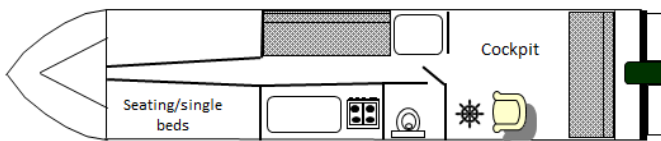

## Halcyon II

Goytre Wharf

£7,000.00

A 25ft 1982 Dawncraft 4 berth GRP Motor Cruiser

Halcyon II is a well presented motor cruiser that is ready for short breaks and days out in the sunshine.

Stepping into the cockpit you have a cushioned seating bench for your crew to sit on. You have the captains chair and also the control panel to operate her.

At the bow of the boat you will find a V shaped seating area for hosting which converts into 2 single beds for the evening.

Halcyon II had a service with ABC Leisure Group in July 2022.

To make an enquiry or arrange to view, please contact Goytre Wharf on 01873 880516.