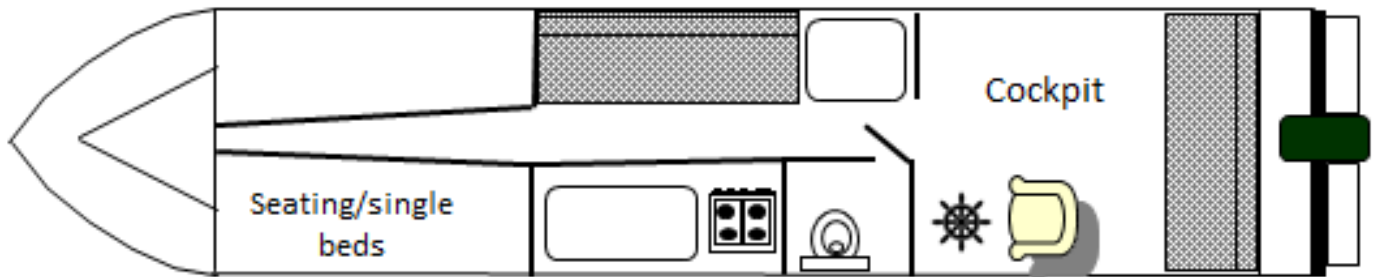

General

General

Name	Halcyon II
BW index number	75139
Safety certificate	NO
BSS certificate expiry	--
BSS certificate number	--
Built	In 1982 by Dawncraft 22
Location	Goytre Wharf
Price	£7,000.00

Berths

No. of Berths	4
Double beds	--
Double beds (temp)	1
Single beds	--
Single beds (temp)	2

Size

Overall length	25 feet
Overall beam	10 feet
Overall draft	2 feet
Style of stern	

Structure

Manufacturer

Manufacturer	Dawncraft 22
Hull ID No.	--
Build date	1982

Original steel thickness

Base	--
Hull	--
Cabin	--

Anodes

Fitted	NO
Date fitted	--
Size	--
No. of anodes	--

Material

Base	Fibreglass
Hull	Fibreglass
Cabin side	Fibreglass
Roof	Fibreglass

Hull blacking

Last hull blacking	2005
Where	Goytre Wharf