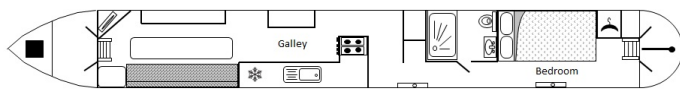

Overall length	52 feet
Beam	6 feet 10 inches
Draft	--
Headroom	6 feet 3 inches
No. of berths	4
Style of stern	
BSS certificate expiry	--
Built	In 1990 by Alvechurch Boat Centres
Fitout	
Base	Steel 10mm
Hull	Steel 6mm
Cabin	Steel 4mm
Engine	Isuzu IM4LC38
Gearbox	--