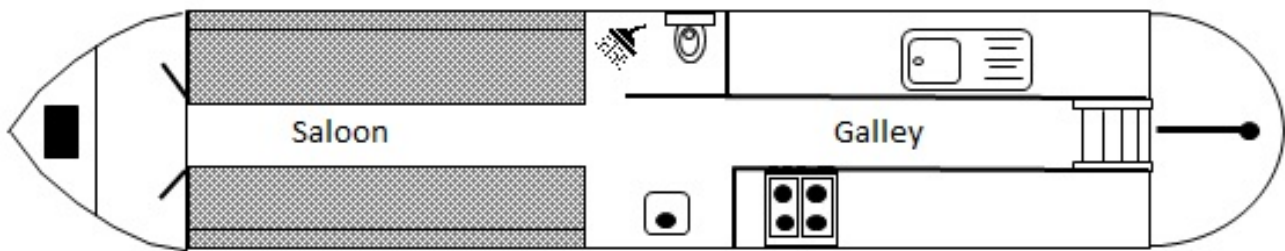

For more information or to arrange a viewing please contact Goytre Wharf on 01873 880516.

Scan the QR code to view online

Overall length	22 feet 9 inches
Beam	6 feet 10 inches
Draft	1 feet
Headroom	6 feet 2 inches
No. of berths	2
Style of stern	
BSS certificate expiry	--
Built	In 1994 by Crystal Marine
Fitout	
Base	GRP
Hull	GRP
Cabin	
Engine	Tohatsu 8HP
Gearbox	--