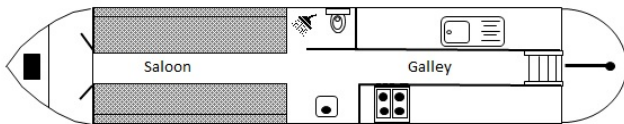

Overall length	22 feet 9 inches
Beam	6 feet 10 inches
Draft	1 feet
Headroom	6 feet 2 inches
No. of berths	2
Style of stern	
BSS certificate expiry	--
Built	In 1994 by Crystal Marine
Fitout	
Base	GRP
Hull	GRP
Cabin	
Engine	Tohatsu 8HP
Gearbox	--