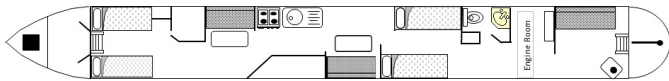

Overall length	70 feet
Beam	--
Draft	--
Headroom	--
No. of berths	8
Style of stern	--
BSS certificate expiry	--
Built	Brummagen Boats
Fitout	
Base	
Hull	
Cabin	
Engine	Barrus
Gearbox	--