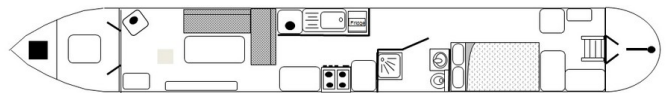

Daydream Maker

Gayton Marina

£47,500

A 57ft 2006 Dream Narrowboats (Robert Edgley) 4 berth traditional stern narrowboat.

This lovely traditionally styled boat comes with everything needed for holidays or living afloat. Entering through the stern doors, attractive fitted wardrobes to either side are followed by the stern cabin which is fitted with a fixed double bed with radiator to the side.

The bathroom is a well thought-out design providing good storage, up to date facilities including modern shower and maximising the space available.

The galley kitchen is comprehensively equipped with all mod cons including fridge, freezer, washing machine and freestanding stove, making for an easy working space. A side hatch also features here for extra ventilation when cooking if required.

Moving forward, the saloon is furnished with a freestanding dining table and fixed seating, converting to a further double berth. There are useful shelving units, a large wall-mounted tv (included in the sale) large radiator and a solid fuel stove for cosy evenings in.

Steps lead to a covered bow front well deck, benefitting from an 'A' Frame and cratch cover.

To make an enquiry or arrange to view, please contact Gayton Marina on 01604 858685

Overall length	57 feet
Beam	6 feet 10 inches
Draft	2 feet
Headroom	6 feet 5 inches
No. of berths	4
Style of stern	Traditional
BSS certificate expiry	4th August 2026
Built	In 2006 by Dream Narrowboats
Fitout	In 2006 by Robert Edgley
Base	Steel
Hull	Steel
Cabin	Steel
Engine	Vetus M4.17
Gearbox	PRM 150 D2

Scan the QR code to view online