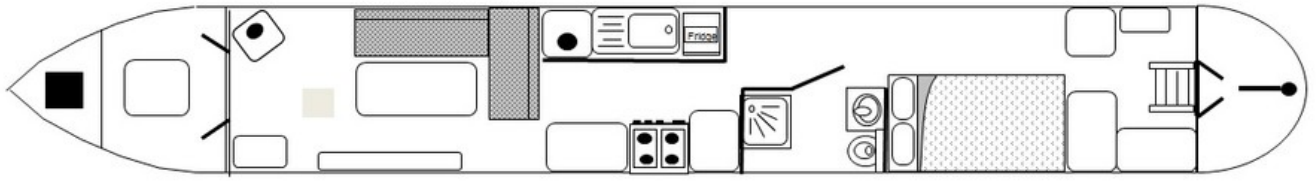

General

General

Name	Daydream Maker
BW index number	514811
Safety certificate	YES
BSS certificate expiry	4th August 2026
BSS certificate number	441948
Built	In 2006 by Dream Narrowboats
Location	Gayton Marina
Price	£47,500

Berths

No. of Berths	4
Double beds	1
Double beds (temp)	1
Single beds	--
Single beds (temp)	--

Size

Overall length	57 feet
Overall beam	6 feet 10 inches
Overall draft	2 feet
Style of stern	Traditional

Structure

Manufacturer

Manufacturer	Dream Narrowboats
Hull ID No.	GB-PAET5712K606
Build date	2006

Original steel thickness

Base	--
Hull	--
Cabin	--

Anodes

Fitted	YES
Date fitted	05/2022
Size	--
No. of anodes	4

Material

Base	Steel
Hull	Steel
Cabin side	Steel
Roof	Steel

Hull blacking

Last hull blacking	06/022
Where	Venetian Marine Nantwich