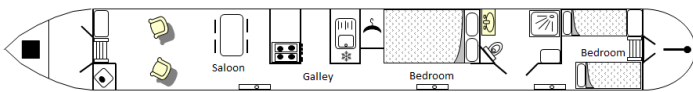

Cuckoo's Nest

Aldermaston Wharf

£42,950.00

A 58ft 2003 G & J Reeves 4 berth cruiser stern narrowboat.

A versatile layout makes this traditionally designed narrowboat equally suitable for couples or families as a holiday home or potential live-aboard.