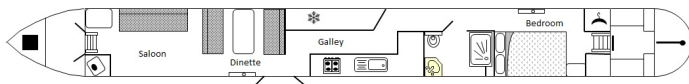

Overall length	58 feet
Beam	6 feet 10 inches
Draft	2 feet
Headroom	--
No. of berths	6
Style of stern	
BSS certificate expiry	--
Built	In 2004 by Alexander Boat builders
Fitout	In Jan 2004 by Riverview Narrowboats
Base	Steel 10 mm
Hull	Steel 6 mm
Cabin	Steel 4 mm
Engine	Isuzu 4LC1
Gearbox	Hurth ZF12/HSW 125H