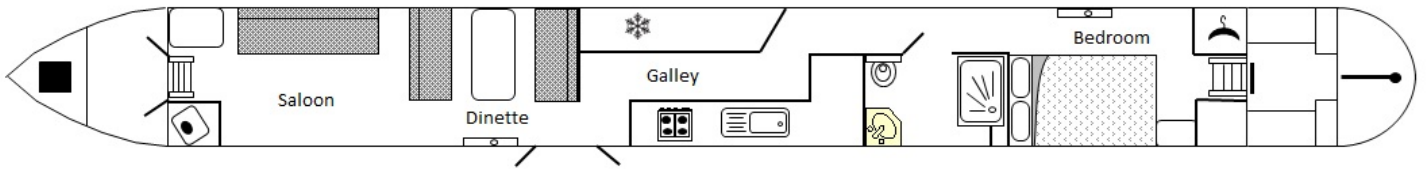

General

General

Name	Cosette
BW index number	509825
Safety certificate	YES
BSS certificate expiry	--
BSS certificate number	435079/22
Built	In 2004 by Alexander Boat builders
Location	Gayton Marina
Price	£47,500.00

Berths

No. of Berths	6
Double beds	1
Double beds (temp)	2
Single beds	--
Single beds (temp)	--

Size

Overall length	58 feet
Overall beam	6 feet 10 inches
Overall draft	2 feet
Style of stern	

Structure

Manufacturer

Manufacturer	Alexander Boat builders
Hull ID No.	GB RIV50014J303
Build date	2004

Original steel thickness

Base	10 mm
Hull	6 mm
Cabin	4 mm

Anodes

Fitted	YES
Date fitted	2020
Size	2.5
No. of anodes	6

Material

Base	Steel
Hull	Steel
Cabin side	Steel
Roof	Steel

Hull blacking

Last hull blacking	2025-05
Where	Gayton Marina