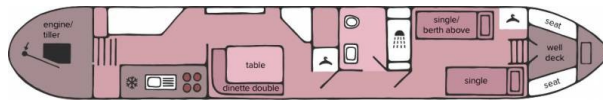

Corn Bunting

Hilpert Marina

£52,950

A 49ft 2008 ABC Leisure Group 5 berth cruiser stern narrowboat.

Available October 2024.

This trusty little boat has spent many years taking happy holidaymakers along the Kennet & Avon Canal and is now available to purchase. Corn Bunting has been regularly blacked and serviced as part of the ABC Boat Hire fleet.

Steps lead down from the cruiser stern straight into the galley, a popular choice of layout for couples, meaning you can still talk to the helmsperson when making a drink!

The galley is equipped with oven, hob, grill, under-counter fridge/freezer, sink/drain and ample work surfaces and cupboard space.

The dining area is next to the galley and provides table and seating - this can be converted into a double berth for guests if required.

The bathroom is furnished with a hand-basin, pump-out toilet, hip bath with overhead shower, and storage shelves and cupboard.

Finally there is a permanent bedroom, which can be configured to provide either a double berth or 2 single berths, with an optional fold-down additional single berth above.

Double doors lead to the bow deck which has bench seating on either side.

Viewings will be arranged around hire periods and turnaround times. To arrange a viewing or make an enquiry, please contact Hilpert Marina on 01225 765243.

Overall length	49 feet
Beam	6 feet 10 inches
Draft	2 feet 2 inches
Headroom	--
No. of berths	5
Style of stern	Cruiser
BSS certificate expiry	26th February 2028
Built	In 2008 by ABC Leisure Group
Fitout	In 2008 by ABC Leisure Group
Base	Steel 10mm
Hull	Steel 6mm
Cabin	Steel 5mm
Engine	Beta 43
Gearbox	Newage PRM 150

Scan the QR code to view online