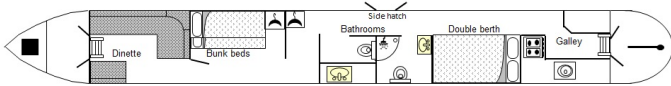

To make an enquiry or arrange to view, please call Blackwater Meadow Marina on 01691 624391.

Overall length	60 feet
Beam	6 feet 10 inches
Draft	1 feet 10 inches
Headroom	6 feet 2 inches
No. of berths	4
Style of stern	
BSS certificate expiry	--
Built	In 1995 by Liverpool Boat Company
Fitout	In 2023 by Owner
Base	Steel 10mm
Hull	Steel 6mm
Cabin	Steel 5mm
Engine	Kubota
Gearbox	--