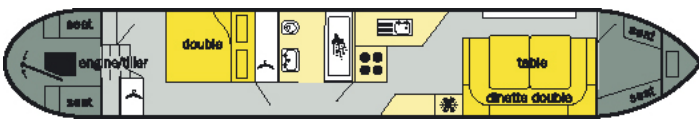

Overall length	49 feet
Beam	6 feet 10 inches
Draft	2 feet 2 inches
Headroom	--
No. of berths	4
Style of stern	
BSS certificate expiry	--
Built	In 2006 by Alvechurch Boat Centres Ltd
Fitout	In 2006 by Alvechurch Boat Centres
Base	Steel 10mm
Hull	Steel 6mm
Cabin	Steel 4mm
Engine	Beta 38
Gearbox	PRM 150 D2