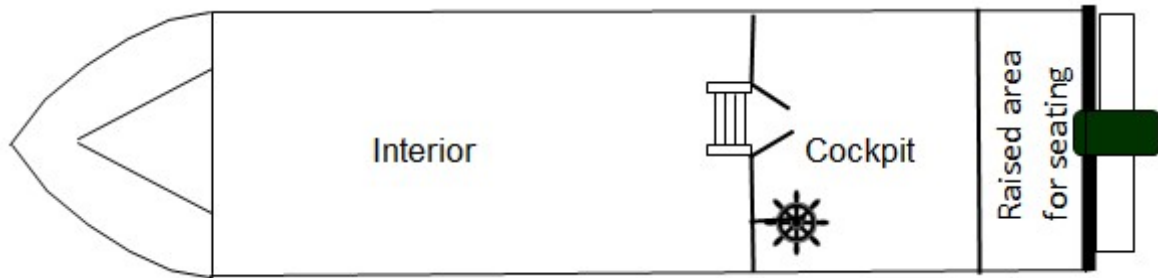

Be-Four

Goytre Wharf

£2,000

A 26ft 1988 Stourport Boatbuilders GRP motor cruiser.

This little motor cruiser is a real project for someone who fancies a 'doer upper'.

A cratch cover provides a weatherproof skipper's cockpit at the rear of the boat. Steps lead down into the interior which is in need of refurbishment and replacement

Be-Four does come with an up-to-date Boat Safety certificate, valid until 2025.

To make an enquiry or arrange to view, please contact Goytre Wharf on 01873 880516.

Scan the QR code to view online

Overall length	26 feet
Beam	6 feet 10 inches
Draft	--
Headroom	--
No. of berths	--
Style of stern	Cruiser
BSS certificate expiry	6th June 2025
Built	In 1988 by Stourport Boatbuilders
Fitout	
Base	GRP
Hull	GRP
Cabin	GRP
Engine	Honda
Gearbox	--

Berths

No. of Berths	--
Double beds	--
Double beds (temp)	--
Single beds	--
Single beds (temp)	--

Size

Overall length	26 feet
Overall beam	6 feet 10 inches
Overall draft	--
Style of stern	Cruiser

Structure