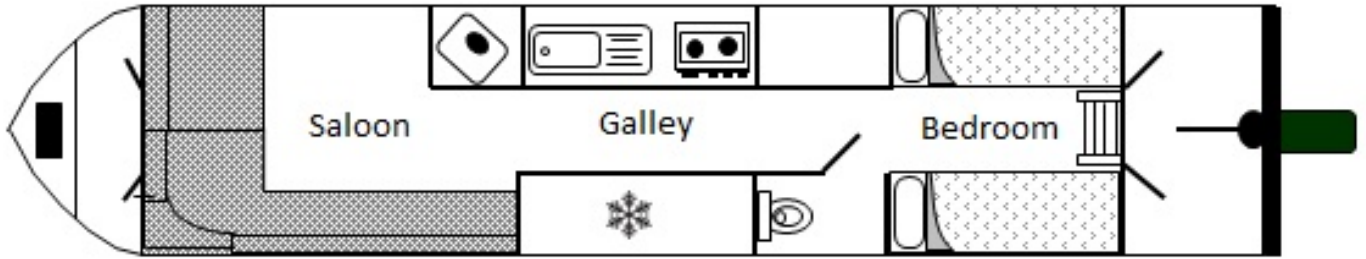

Viewing of this small, yet perfectly formed boat is a must! To arrange or for any further enquiries, please contact Goytre Wharf Marina on 01873 880516.

Scan the QR code to view online

Overall length	23 feet
Beam	--
Draft	--
Headroom	--
No. of berths	4
Style of stern	
BSS certificate expiry	--
Built	In 1989 by Wilderness Beaver
Fitout	Wilderness Boats
Base	GRP
Hull	GRP
Cabin	GRP
Engine	Yamaha
Gearbox	--

Berths

No. of Berths	4
Double beds	--
Double beds (temp)	1
Single beds	--
Single beds (temp)	2

Size

Overall length	23 feet
Overall beam	--
Overall draft	--
Style of stern	

Structure

Manufacturer

Manufacturer	Wilderness Beaver
Hull ID No.	--
Build date	1989