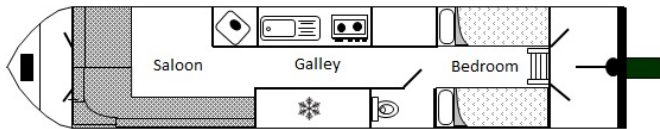

Afanc

Goytre Wharf

£18,500.00

A 23ft 1989 Wilderness Beaver 4 berth trail boat.

Afanc is a Wilderness Beaver boat, which are popular, sturdy GRP trailable inland waterway craft designed to navigate rivers and canals across the UK and Europe. They are often fondly described as the "Volkswagen camper of the waterways" due to their spacious, well-thought-out layouts in compact, easily towable packages.

Viewing of this small, yet perfectly formed boat is a must! To arrange or for any further enquiries, please contact Goytre Wharf Marina on 01873 880516.

Scan the QR code to view online

Overall length	23 feet
Beam	--
Draft	--
Headroom	--
No. of berths	4
Style of stern	
BSS certificate expiry	--
Built	In 1989 by Wilderness Beaver
Fitout	Wilderness Boats
Base	GRP
Hull	GRP
Cabin	GRP
Engine	Yamaha
Gearbox	--

Berths

No. of Berths	4
Double beds	--
Double beds (temp)	1
Single beds	--
Single beds (temp)	2

Size

Overall length	23 feet
Overall beam	--
Overall draft	--
Style of stern	

Structure

Manufacturer

Manufacturer	Wilderness Beaver
Hull ID No.	--
Build date	1989